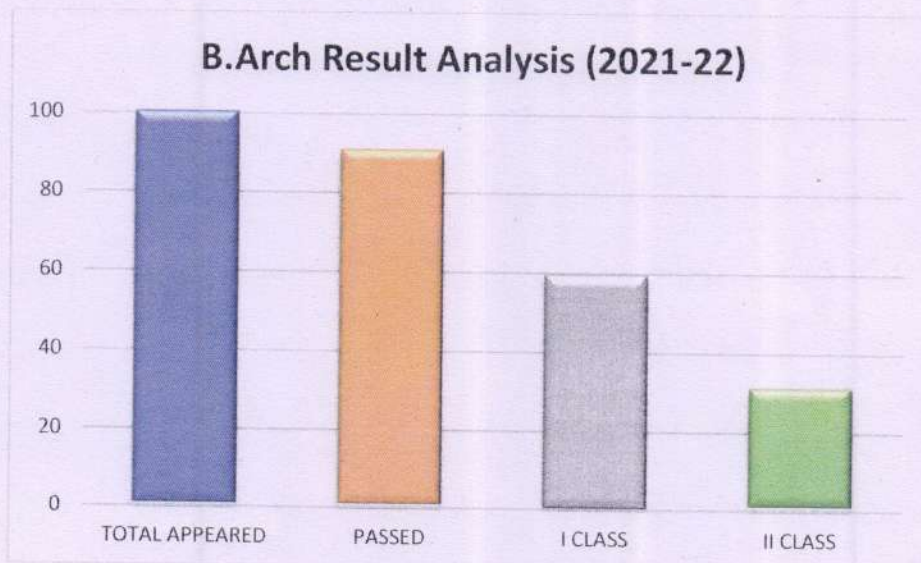

Ref. No. : BV/COA/N.M./

Date :

ACADEMIC YEAR 2021 – 2022

REPORT OF FINAL YEAR PASSING PERCENTAGE

(For 2016 - 17 Pattern)

The passing percentage of B.Arch students for Fifth Year in Academic Year 2021 -2022 is **90.4%**

Table showing the details:

Sr No	Year	Program Code	Program Name	Number of students appeared in the final year University examination	Number of students passed in final year University examination
1	2021 - 2022	BARC	B.Arch	114	103