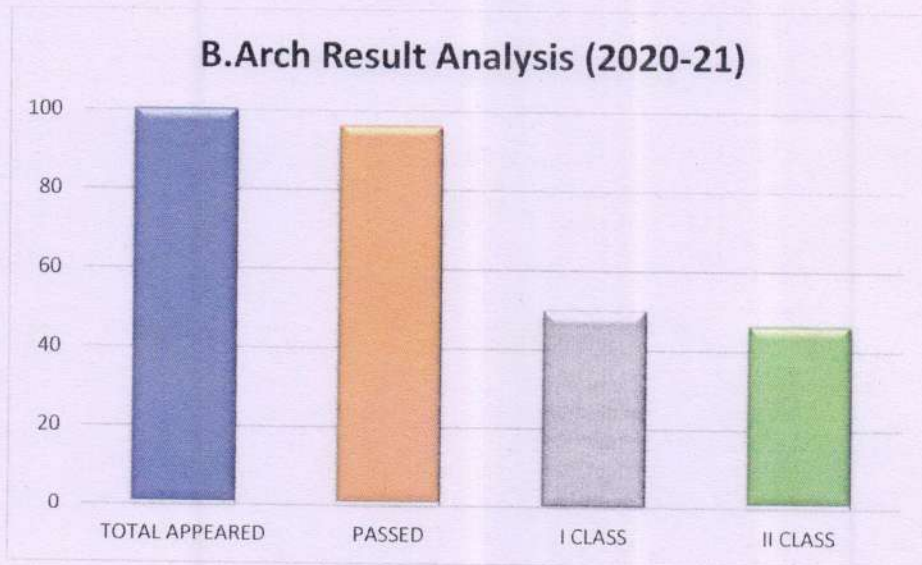

Ref. No. : BV / COA / N.M. /

Date :

ACADEMIC YEAR 2020 – 2021
REPORT OF FINAL YEAR PASSING PERCENTAGE
(For 2016 - 17 Pattern)

The passing percentage of B.Arch students for Fifth Year in Academic Year 2020 -2021 is **95.7%**

Table showing the details:

Sr No	Year	Program Code	Program Name	Number of students appeared in the final year University examination	Number of students passed in final year University examination
1	2020 - 2021	BARC	B.Arch	116	111