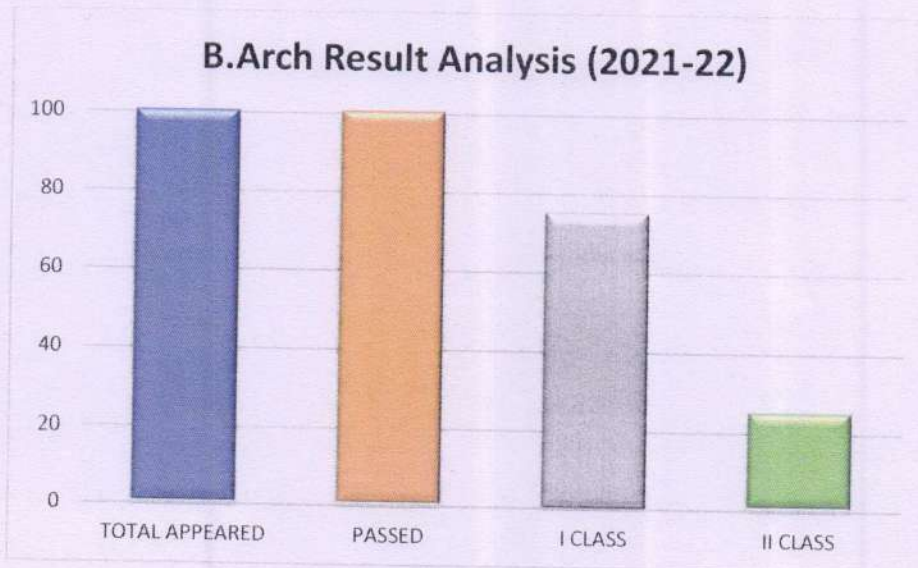

Ref. No. : BV / COA / N.M. /

Date :

ACADEMIC YEAR 2022 – 2023
REPORT OF FINAL YEAR PASSING PERCENTAGE
(For 2016 - 17 Pattern)

The passing percentage of B.Arch students for Fifth Year in Academic Year 2022 -2023 is **100%**

Table showing the details:

Sr No	Year	Program Code	Program Name	Number of students appeared in the final year University examination	Number of students passed in final year University examination
1	2022 - 2023	BARC	B.Arch	110	110