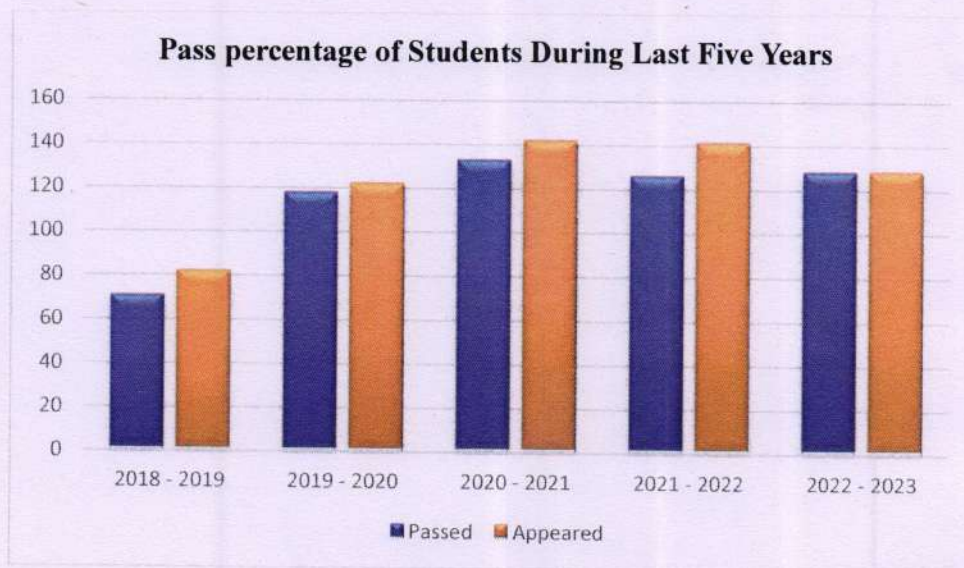

For Bachelor of Architecture And Bachelor of Vocational Training

Year	Program Name	Number of students appeared in the final year examination	Number of students passed in final year examination	Average Percentage of passed students
2018 - 2019	B.Arch	81	70	86
2019 - 2020	B.Arch	121	117	97
2020 - 2021	B.Arch & B. Voc	141	132	94
2021 - 2022	B.Arch & B. Voc	140	125	89
2022 - 2023	B.Arch & B. Voc	155	127	82