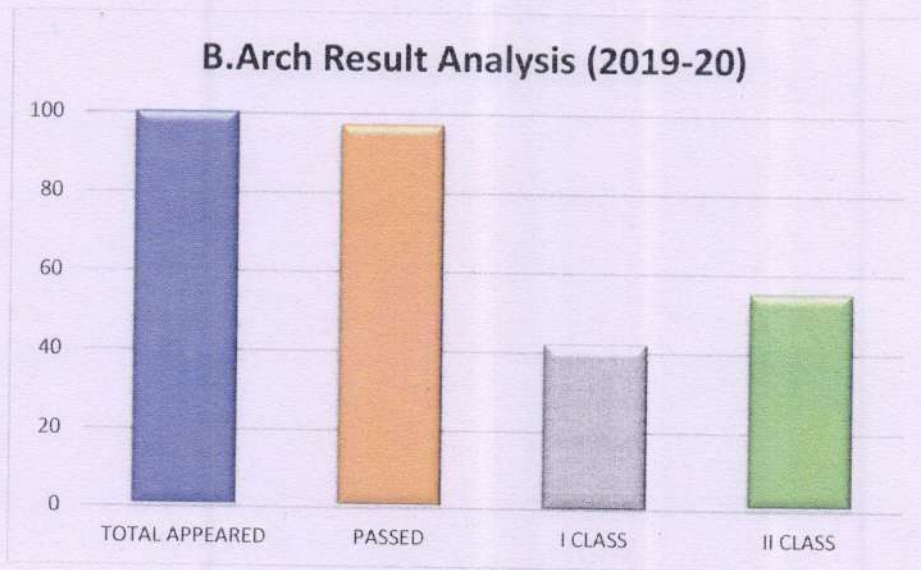

Ref. No. : BV/COA/N.M./

Date :

ACADEMIC YEAR 2019 – 2020
REPORT OF FINAL YEAR PASSING PERCENTAGE
(For 2016 - 17 Pattern)

The passing percentage of students for Fifth Year in Academic Year 2019 -2020 is **96.7%**

Table showing the details:

Sr No	Year	Program Code	Program Name	Number of students appeared in the final year University examination	Number of students passed in final year University examination
1	2019 - 2020	BARC	B.Arch	121	117