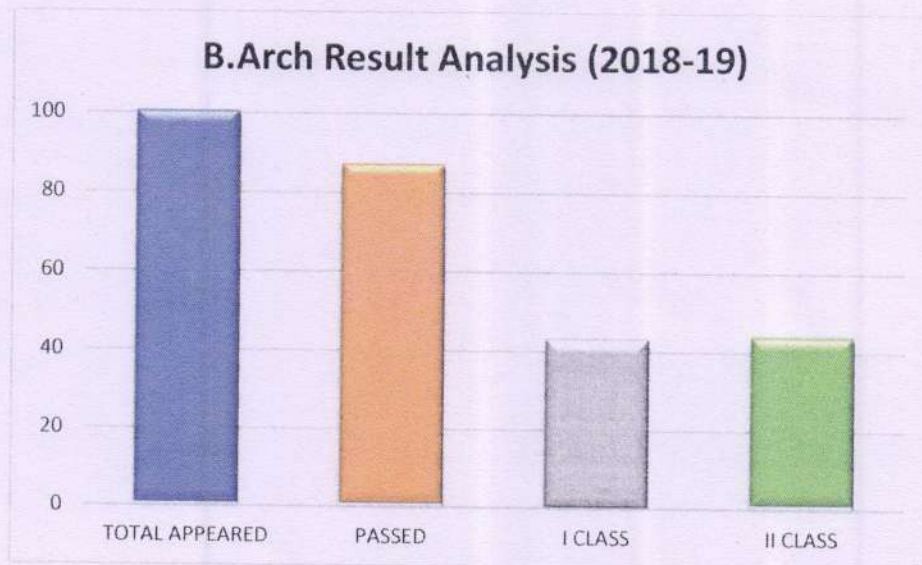

Ref. No. : BV / COA / N.M. /

Date :

B.ARCH - REPORT OF FINAL YEAR PASSING PERCENTAGE

ACADEMIC YEAR 2018 – 2019

REPORT OF FINAL YEAR PASSING PERCENTAGE

(For 2016 - 17 Pattern)

The passing percentage of students for Fifth Year in Academic Year 2018 -2019 is **86.4%**

Table showing the details:

Sr No	Year	Program Code	Program Name	Number of students appeared in the final year University examination	Number of students passed in final year University examination
1	2018 - 2019	BARC	B.Arch	81	70