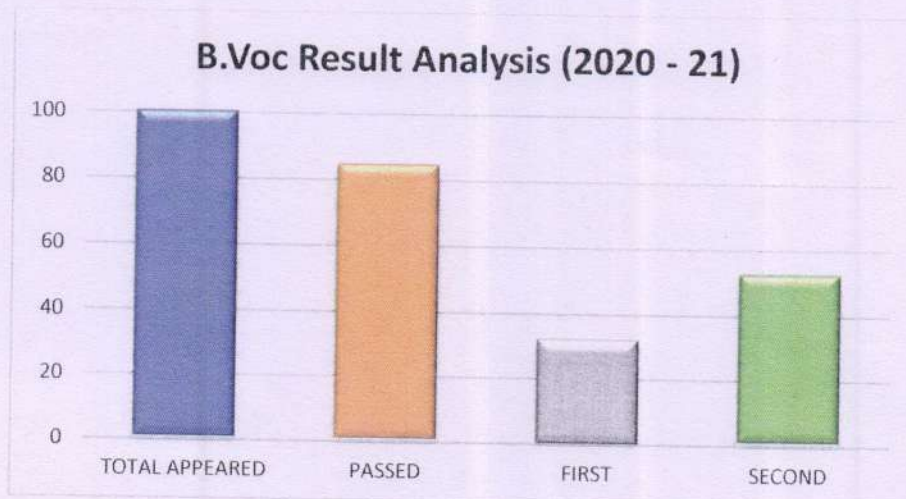

Ref. No. : BV/COA/N.M./

Date :

B.VOC - REPORT OF FINAL YEAR PASSING PERCENTAGE

ACADEMIC YEAR 2020 – 2021

REPORT OF FINAL YEAR PASSING PERCENTAGE

The passing percentage of B.Voc (ID) students for Third Year in Academic Year 2020 -2021 is **84%**

Table showing the details:

Sr No	Year	Program Code	Program Name	Number of students appeared in the final year University examination	Number of students passed in final year University examination
1	2020 - 2021	BVIDC	B.Voc	25	21