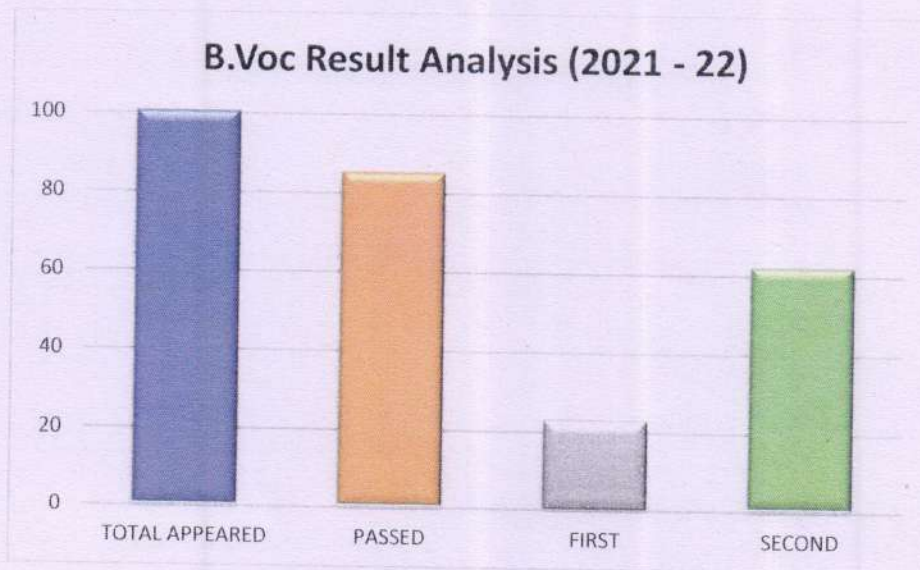

Founder :
Dr. Patangrao Kadam
M.A., L.L.B., Ph.D.

Belpada Complex, Opp. Kharghar Rly. Station,
Sec.7, C. B. D. Belapur, Navi Mumbai- 400 614 - India

Principal
Prof. Satish Dhale
(G.D.DID, P.G.DID, IIA, M.Sc.ID, M.Arch)

Ref. No. : BV / COA / N.M. /

Date :

ACADEMIC YEAR 2021 – 2022

REPORT OF FINAL YEAR PASSING PERCENTAGE

The passing percentage of B.Voc (ID) students for Third Year in Academic Year 2021 -2022 is **84.6%**

Table showing the details:

Sr No	Year	Program Code	Program Name	Number of students appeared in the final year University examination	Number of students passed in final year University examination
1	2021 - 2022	BVIDC	B.Voc	26	22

(Signature)
Examination Section In-Charge

(Signature)
Principal
Bharati Vidyapeeth
College of Architecture
Belpada Complex, Opp. Kharghar
Rly. Station, C.B.D, Navi Mumbai