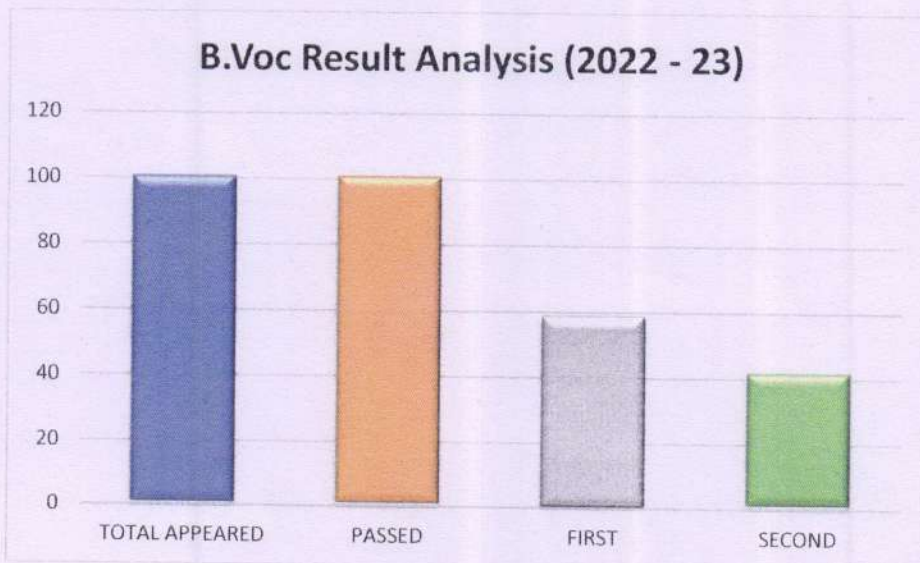

REPORT OF FINAL YEAR PASSING PERCENTAGE

The passing percentage of B.Voc (ID) students for Third Year in Academic Year 2022 -2023 is **100%**

Table showing the details:

Sr No	Year	Program Code	Program Name	Number of students appeared in the final year University examination	Number of students passed in final year University examination
1	2022 - 2023	BVIDC	B.Voc	17	17