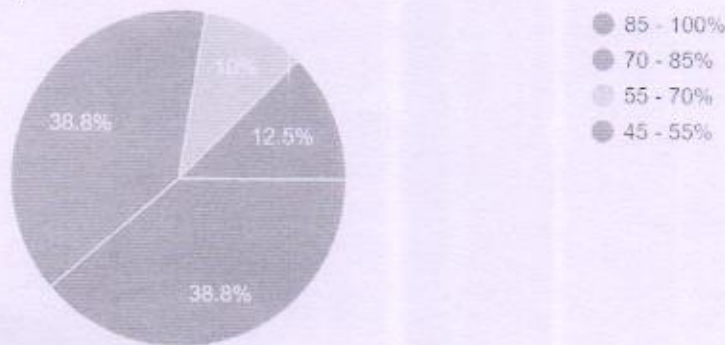

Bharati Vidyapeeth
COLLEGE OF ARCHITECTURE
Affiliated to the University of Mumbai

Founder:
Dr. Patangrao Kadam
M.A. LL.B. Ph.D.

Belpada Complex, Opp. Kharghar Rly. Station,
Sec.7, C. B. D. Belapur, Navi Mumbai- 400 614 - India

Principal
Prof. Satish Dhale
(G.D.D.I.D., P.G.D.I.D., IIA, M.Sc.ID, M.Arch)

Ref. No. : BV / COA / N.M. /

Date :

6. Availability of Infrastructure facilities within campus for e.g. Library, Laboratories, hostel Facility etc

7. Safety & Security(CCTV in studios, premises & campus)