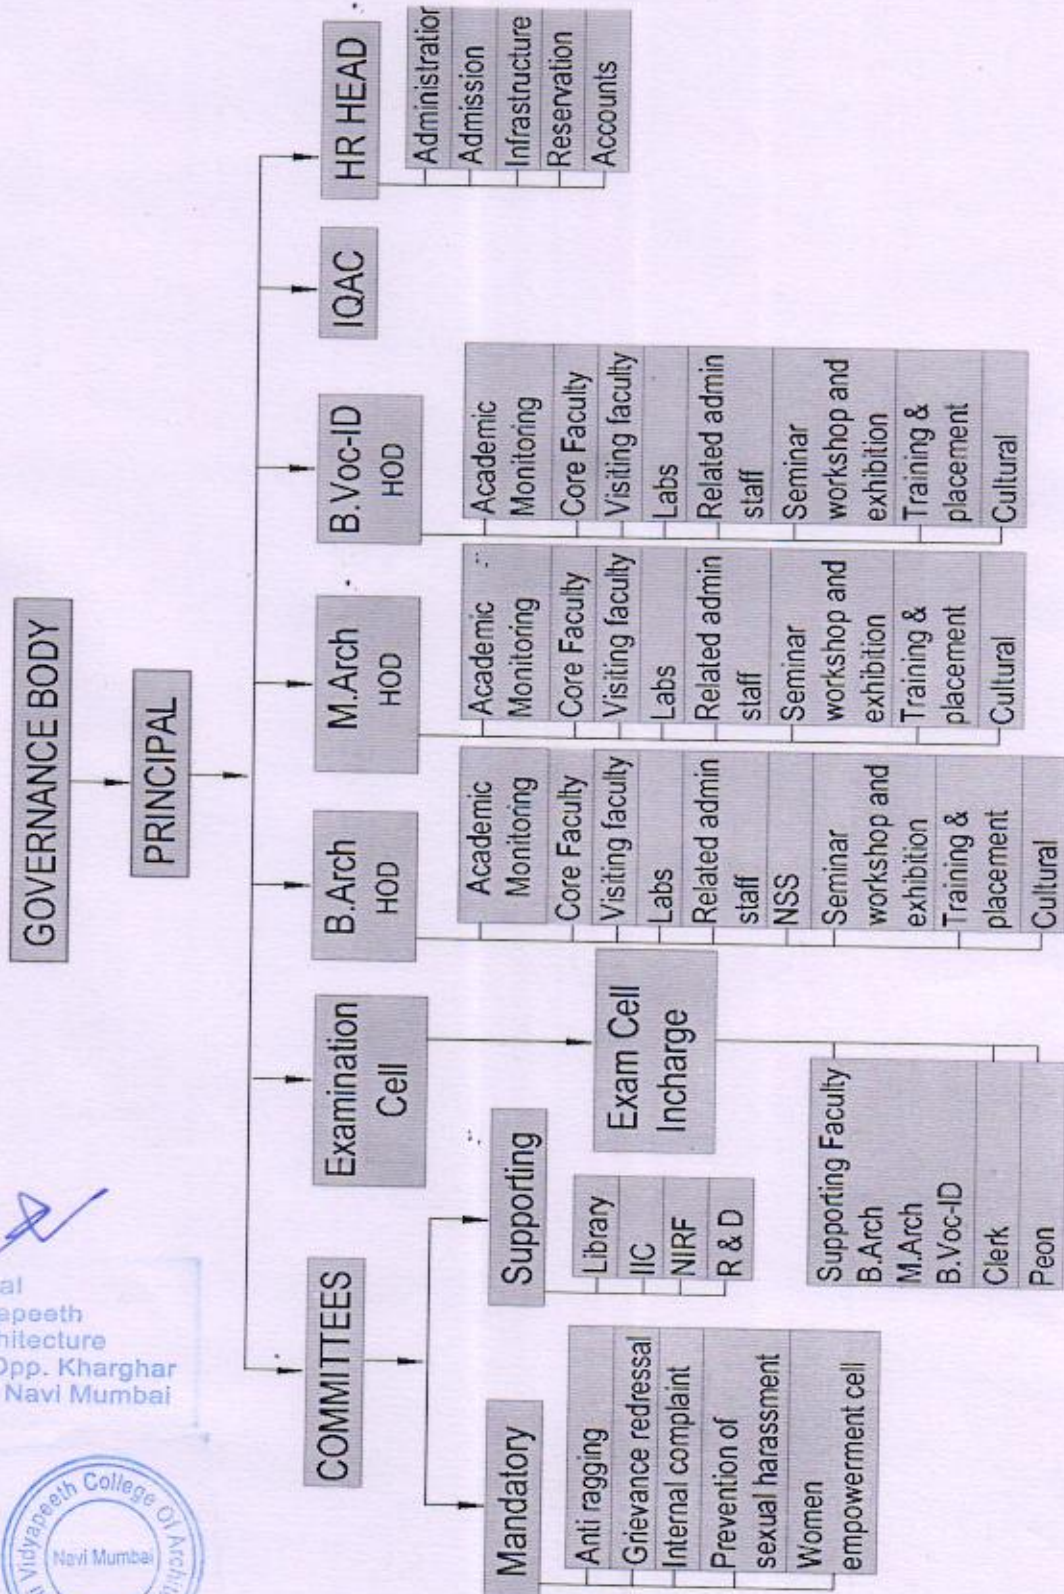

Bharati Vidyapeeth COLLEGE OF ARCHITECTURE

Affiliated to the University of Mumbai

Founder :
Dr. Patangrao Kadam
M.A., LL.B., Ph.D.

Belpada Complex, Opp. Kharghar Rly. Station,
Sec.7, C. B. D. Belapur, Navi Mumbai- 400 614 - India

Principal
Prof. Satish Dhale
(G.D.DID, P.G.DID, IIA, M.Sc.ID, M.Arch)

Ref. No. : BV / COA / N.M /

Date :

ORGANOGRAM

Principal
Bharati Vidyapeeth
College of Architecture
Belpada Complex, Opp. Kharghar
Rly. Station, C.B.D, Navi Mumbai